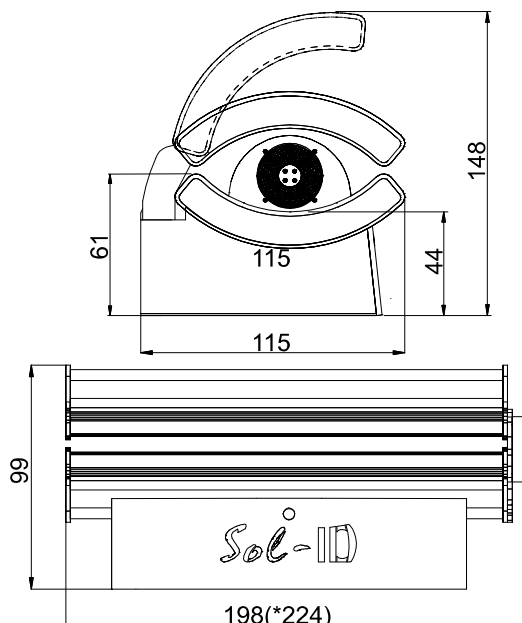

Information technique